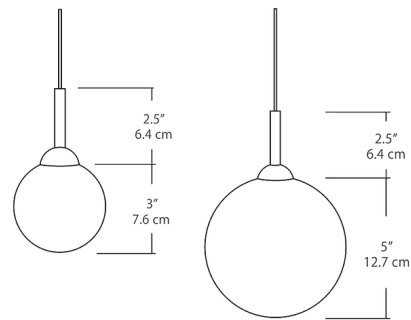

CLICK TO VIEW PRODUCT

Notes: