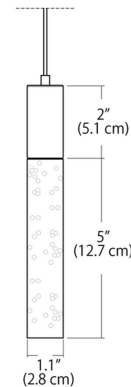

### Specifications

COLOR	Bubbles
BODY FINISH	Polished Chrome
WATTAGE	3W
DIMMER	Low Voltage Electronic
DIMENSIONS	1.1"W x 7"H
INTEGRATED LED MODULE	1 x LED/3W/120-277V LED
COUNTRY OF ORIGIN	China

### Technical Information

COLOR RENDERING	90 CRI
LAMP COLOR	3000K
LUMENS/WATT	44.33
LUMINOUS FLUX	133 lumens

Shown in polished chrome / bubbles

CLICK TO VIEW PRODUCT

Notes: