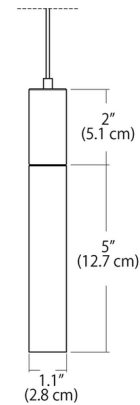

### Specifications

COLOR . . . . . Clear  
BODY FINISH . . . . . Matte Black  
WATTAGE . . . . . 3W  
DIMMER . . . . . Low Voltage Electronic  
DIMENSIONS . . . . . 1.1"W x 7"H  
INTEGRATED LED MODULE . . . . . 1 x LED/3W/120-277V LED  
COUNTRY OF ORIGIN . . . . . China

### Technical Information

COLOR RENDERING . . . . . 90 CRI  
LAMP COLOR . . . . . 3000K  
LUMENS/WATT . . . . . 44.33  
LUMINOUS FLUX . . . . . 133 lumens

Shown in matte black / clear

CLICK TO VIEW PRODUCT