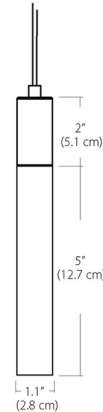

Description

The Gradient Pendant showcases a cast acrylic light guide with a laser-etched pattern of graduated stripes. This sleek, slim pendant can be used as a standalone or in multiples over a kitchen island or dining table. TRIAC, ELV, or 0-10V dimmable.

Specifications

COLOR	Clear
BODY FINISH	White
WATTAGE	3W
DIMMER	Low Voltage Electronic
DIMENSIONS	1.1"W x 7"H
INTEGRATED LED MODULE	1 x LED/3W/120-277V LED
COUNTRY OF ORIGIN	China

Technical Information

COLOR RENDERING	90 CRI
LAMP COLOR	3000K
LUMENS/WATT	44.33
LUMINOUS FLUX	133 lumens

Shown in white / clear

CLICK TO VIEW PRODUCT

Notes: