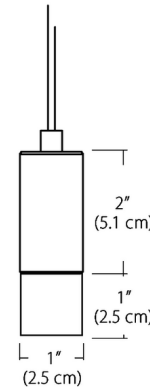

CLICK TO VIEW PRODUCT

Notes: