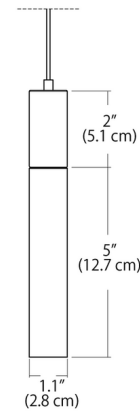

Specifications

COLOR	Clear
BODY FINISH	Polished Chrome
WATTAGE	3W
DIMMER	Low Voltage Electronic
DIMENSIONS	1.1"W x 7"H
INTEGRATED LED MODULE	1 x LED/3W/120-277V LED
COUNTRY OF ORIGIN	China

Technical Information

COLOR RENDERING	90 CRI
LAMP COLOR	3000K
LUMENS/WATT	44.33
LUMINOUS FLUX	133 lumens

Shown in polished chrome / clear

CLICK TO VIEW PRODUCT

Notes: