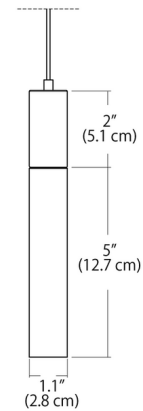

Specifications

COLOR Clear
BODY FINISH Polished Chrome
WATTAGE 3W
DIMMER Low Voltage Electronic
DIMENSIONS 1.1"W x 7"H
INTEGRATED LED MODULE 1x LED/3W/120-277V LED
COUNTRY OF ORIGIN China

Technical Information

COLOR RENDERING 90 CRI
LAMP COLOR 3000K
LUMENS/WATT 44.33
LUMINOUS FLUX 133 lumens

Shown in polished chrome / clear

CLICK TO VIEW PRODUCT

Notes: