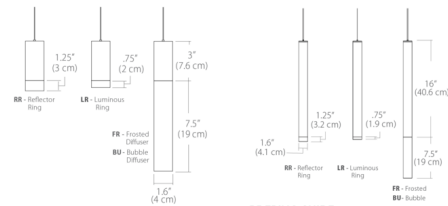

CLICK TO VIEW PRODUCT

Notes: