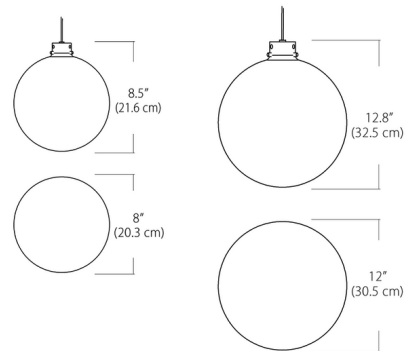

CLICK TO VIEW PRODUCT

Notes: