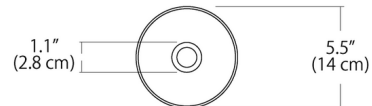

CLICK TO VIEW PRODUCT

Notes: