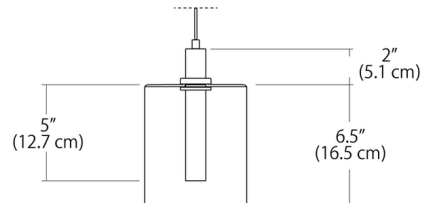

CLICK TO VIEW PRODUCT

Notes: