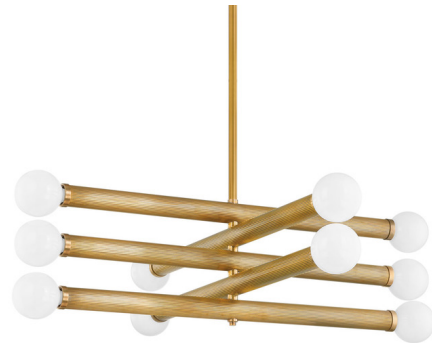

Lightology

lightology.com
866-954-4489
04-22-26

Project: _____

Company: _____

Location: _____ Fixture Type: _____

SPEC #: **CRB1268097**

Approved On: _____ Approved By: _____

Pienza Chandelier By Corbett Lighting

Description

Minimal, yet bold, the Pienza Chandelier elevates industrial design concepts with a touch of old Hollywood glamor. Each Vintage Brass tube supports two glass orbs at either end, creating a sense of perfect equilibrium, blurring the line between art and design.

Shown in vintage brass

Specifications

COLOR	N/A
BODY FINISH	Vintage Brass
WATTAGE	250W
DIMMER	Standard 120V
DIMENSIONS	50"W x 16"H
BULB NOT INCLUDED	10 x G40/Medium (E26)/25W/120V Incandescent
OTHER BULB OPTIONS	10 x Edison Globe/Medium (E26)/120V Incandescent 10 x Edison Globe/Medium (E26)/120V LED 10 x G40/Medium (E26)/120V LED
COUNTRY OF ORIGIN	China