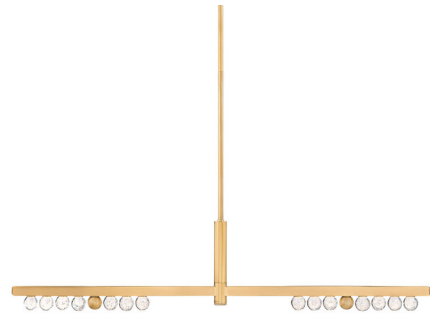

Lightology

lightology.com
866-954-4489
04-25-26

Project: _____

Company: _____

Location: _____ Fixture Type: _____

SPEC #: **CRB1268116**

Approved On: _____ Approved By: _____

Annecy Linear Chandelier By Corbett Lighting

Description

Bright and balanced, the crystal glass orbs of the Annecy Linear Chandelier recall the glamor of an old Hollywood vanity mirror. Lined in a row on a slender Vintage Brass frame, the LED-lit orbs shine brightly over modern interiors. Available as a sconce or chandelier in two sizes, Annecy illuminates a large space with finesse. Dimmable via Triac or 0-10V dimming.

Shown in vintage brass / clear

Specifications

COLOR Clear
BODY FINISH Vintage Brass
WATTAGE 56W
DIMMER Low Voltage Electronic
DIMENSIONS 6.25"W x 11"H
INTEGRATED LED MODULE 2 x LED/28W/120V LED
COUNTRY OF ORIGIN China