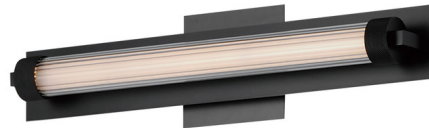

Lightology

lightology.com
866-954-4489
04-21-26

Project: _____

Company: _____

Location: _____ Fixture Type: _____

SPEC #: **ET21268170**

Approved On: _____ Approved By: _____

Doric Wall Sconce By Et2

Description

Clear ribbed glass encases a tube of opal white acrylic evenly illuminated by LED in the Doric Wall Sconce. The ends of the glass shade are fitted with knurled cylinder forms that suspend the sconce from its mounting plate. Dimmable via Triac or electronic low voltage (ELV) dimming.

Specifications

COLOR . . . . . Clear
BODY FINISH . . . . . Black
WATTAGE 12W
DIMMER . . . . . Low Voltage Electronic
DIMENSIONS . . . . . 4.75"W x 19"H x 3"D
INTEGRATED LED MODULE . . . . . 1 x LED/12W/120V LED

Technical Information

LAMP LIFE . . . . . 20000 hours
COLOR RENDERING . . . . . 90 CRI
LAMP COLOR 3000K
LUMENS/WATT 62.50
LUMINOUS FLUX . . . . . 750 lumens

Shown in black / clear