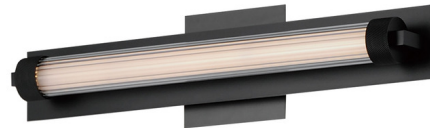

Lightology

lightology.com
866-954-4489
07-01-26

Project: _____

Company: _____

Location: _____ Fixture Type: _____

SPEC #: **ET21268170**

Approved On: _____ Approved By: _____

Doric Wall Sconce

By Et2

Description

Clear ribbed glass encases a tube of opal white acrylic evenly illuminated by LED in the Doric Wall Sconce. The ends of the glass shade are fitted with knurled cylinder forms that suspend the sconce from its mounting plate. Dimmable via Triac or electronic low voltage (ELV) dimming.

Shown in black / clear

Specifications

COLOR	Clear
BODY FINISH	Black
WATTAGE	12W
DIMMER	Low Voltage Electronic
DIMENSIONS	4.75"W x 19"H x 3"D
INTEGRATED LED MODULE	1 x LED/12W/120V LED

Technical Information

LAMP LIFE	20000 hours
COLOR RENDERING	.90 CRI
LAMP COLOR	.3000K
LUMENS/WATT	62.50
LUMINOUS FLUX	750 lumens

CLICK TO VIEW PRODUCT

Notes: