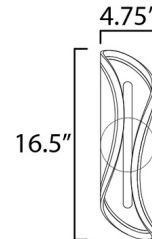

### Specifications

COLOR	Frosted
BODY FINISH	Gold
WATTAGE	12W
DIMMER	Low Voltage Electronic
DIMENSIONS	4.75"W x 16.5"H x 4"D
INTEGRATED LED MODULE	1 x LED/12W/120-277V LED

### Technical Information

LAMP LIFE	30000 hours
COLOR RENDERING	.90 CRI
LAMP COLOR	.3000K
LUMENS/WATT	58.33
LUMINOUS FLUX	700 lumens

Shown in gold / frosted

CLICK TO VIEW PRODUCT

Notes: