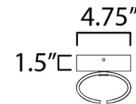

### Specifications

COLOR	Frosted
BODY FINISH	Gold
WATTAGE	12W
DIMMER	Low Voltage Electronic
DIMENSIONS	4.75"W x 16.5"H x 4"D
INTEGRATED LED MODULE	1 x LED/12W/120-277V LED