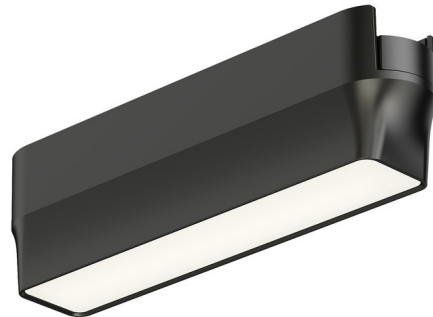

Lightology

lightology.com
866-954-4489
04-17-26

Project: _____

Company: _____

Location: _____ Fixture Type: _____

SPEC #: **ET21268183**

Approved On: _____ Approved By: _____

Continuum Track Linear Light

By Et2

Description

The Continuum Track Linear Light features a sleek linear shape. This low voltage light can be quickly snapped into place along field adjustable track lengths, directing light exactly where desired. This adaptable track system makes it simple to design the lighting in your space according to your vision and is only limited to your imagination.

Shown in black

Specifications

COLOR	N/A
BODY FINISH	Black
WATTAGE	6W
DIMMER	Low Voltage Electronic
DIMENSIONS	5"W x 1.5"H x 1"D
INTEGRATED LED MODULE	1 x LED/6W/24V LED

Technical Information

LAMP LIFE	50000 hours
COLOR RENDERING	90 CRI
LAMP COLOR	3000K
LUMENS/WATT	50.00
LUMINOUS FLUX	300 lumens