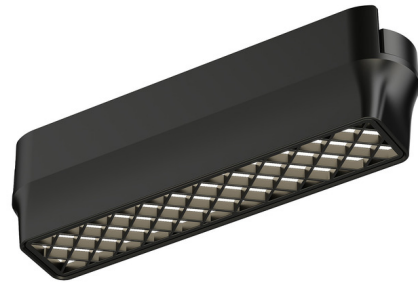

## Continuum Track Linear Anti-Glare Light By Et2

### Description

The Continuum Track Linear Anti-Glare Light features a sleek linear shape, with a repeating hex pattern shield that helps reduce glare. This low voltage light can be quickly snapped into place along field adjustable track lengths, directing light exactly where desired. This adaptable track system makes it simple to design the lighting in your space according to your vision and is only limited to your imagination.

Shown in black

### Specifications

COLOR	N/A
BODY FINISH	Black
WATTAGE	6W
DIMMER	Low Voltage Electronic
DIMENSIONS	5"W x 1.5"H x 1"D
INTEGRATED LED MODULE	1 x LED/6W/120V LED