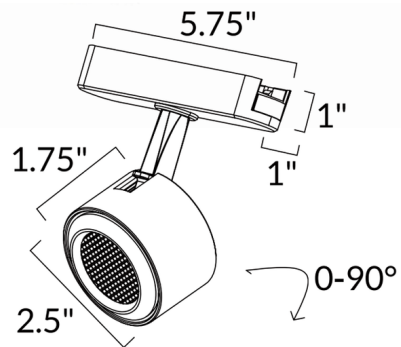

### Description

The Continuum Track Spot Light features a sleek, fully adjustable head. This low voltage light can be quickly snapped into place along field adjustable track lengths, directing light exactly where desired. This adaptable track system makes it simple to design the lighting in your space according to your vision and is only limited to your imagination. Note: Anti-glare lens included.

### Specifications

COLOR	N/A
BODY FINISH	Black
WATTAGE	12W
DIMMER	Low Voltage Electronic
DIMENSIONS	5.75"W x 1.75"H x 2.5"D
INTEGRATED LED MODULE	1 x LED/12W/24V LED

### Technical Information

LAMP LIFE	50000 hours
BEAM ANGLE	36°
COLOR RENDERING	90 CRI
LAMP COLOR	3000K
LUMENS/WATT	70.83
LUMINOUS FLUX	850 lumens

Shown in black

CLICK TO VIEW PRODUCT

Notes: