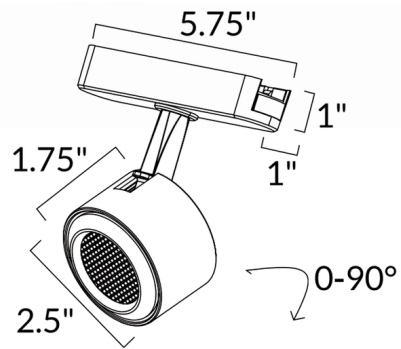

CLICK TO VIEW PRODUCT

Notes: