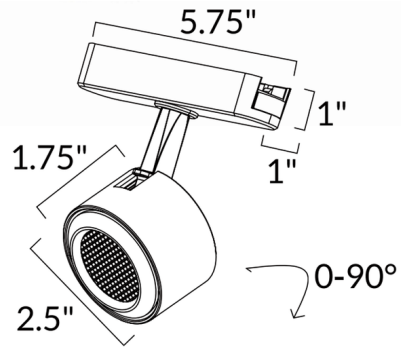

CLICK TO VIEW PRODUCT

Notes: