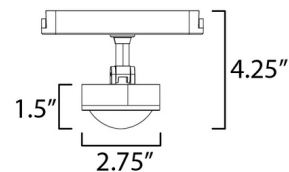

CLICK TO VIEW PRODUCT

Notes: