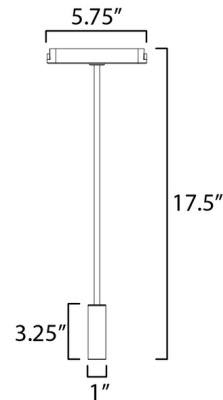

CLICK TO VIEW PRODUCT

Notes: