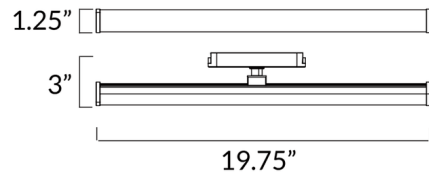

CLICK TO VIEW PRODUCT

Notes: