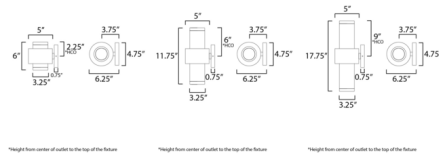

Lightology

lightology.com
866-954-4489
07-04-26

Project: _____
Company: _____
Location: _____ Fixture Type: _____
SPEC #: **ET21268283**
Approved On: _____ Approved By: _____

Reveal Outdoor Wall Sconce By Et2

Description

The tubular shaped Reveal Outdoor Wall Sconce, finished in Sandy Black with a Gold stainless steel band, provide light from the bottom as well as a reveal behind the band. The soft glow of light from the band creates a beautiful lighting effect. Made of non-corrosive materials for longevity outdoors, this collection will suit both indoor and outdoor applications.

Specifications

COLOR . . . . . Black / Gold
BODY FINISH . . . . . Black
WATTAGE 12W
DIMMER . . . . . Standard 120V
DIMENSIONS . . . . . 5"W x 5.25"H x 6.25"D
INTEGRATED LED MODULE . . . . . 2 x LED/6W/120V LED

Technical Information

LAMP LIFE . . . . . 30000 hours
COLOR RENDERING . . . . . 90 CRI
LAMP COLOR 3000K
LUMENS/WATT 98.33
LUMINOUS FLUX . . . . . 590 lumens

CLICK TO VIEW PRODUCT

Notes: