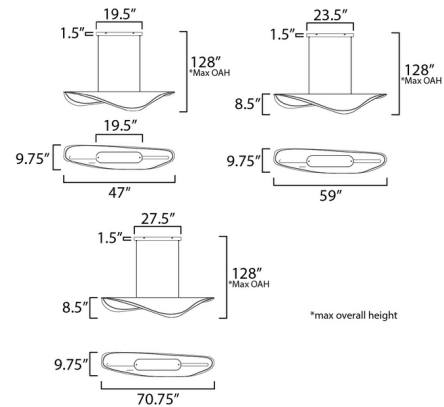

Shown in gold / frosted