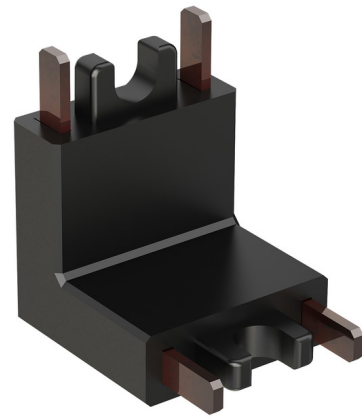

Lightology

lightology.com
866-954-4489
05-07-26

Project: _____

Company: _____

Location: _____ Fixture Type: _____

SPEC #: **ET21268313**

Approved On: _____ Approved By: _____

Continuum Track Wall To Ceiling Connector By Et2

Description

The Continuum Track Wall To Ceiling Connector is for use with the Et2 Continuum track. Connect two pieces of track from a wall to ceiling. Note: Driver not included.

Shown in black

Specifications

COLOR	N/A
BODY FINISH	Black
WATTAGE	N/A
DIMMER	N/A
DIMENSIONS	1"W x 0.25"H
BULB	N/A

CLICK TO VIEW PRODUCT

Notes: