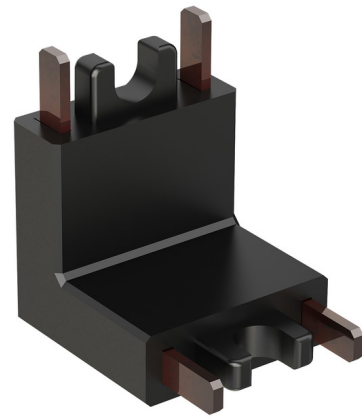

Lightology

lightology.com
866-954-4489
07-11-26

Project: _____

Company: _____

Location: _____ Fixture Type: _____

SPEC #: **ET21268313**

Approved On: _____ Approved By: _____

Continuum Track Wall To Ceiling Connector By Et2

Description

The Continuum Track Wall To Ceiling Connector is for use with the Et2 Continuum track. Connect two pieces of track from a wall to ceiling. Note: Driver not included.

Shown in black

Specifications

COLOR	N/A
BODY FINISH	Black
WATTAGE	N/A
DIMMER	N/A
DIMENSIONS	1"W x 0.25"H
BULB	N/A

CLICK TO VIEW PRODUCT

Notes: