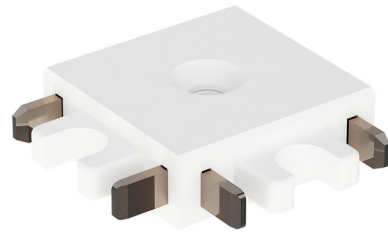

Lightology

lightology.com
866-954-4489
04-24-26

Project: _____

Company: _____

Location: _____ Fixture Type: _____

SPEC #: **ET21268318**

Approved On: _____ Approved By: _____

Continuum Track 90 Degree Corner Connector By Et2

Description

The Continuum Track 90 Degree Corner Connector is for use with the Et2 Continuum track. Connect two pieces of track together at a right angle. Note: Driver not included.

Shown in white

Specifications

COLOR	N/A
BODY FINISH	White
WATTAGE	N/A
DIMMER	N/A
DIMENSIONS	1"W x 0.25"H
BULB	N/A

CLICK TO VIEW PRODUCT

Notes: