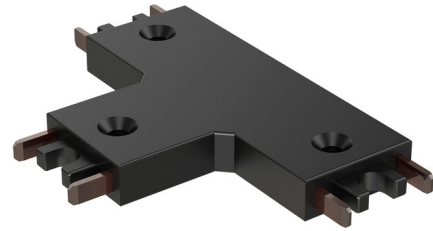

Lightology

lightology.com
866-954-4489
05-25-26

Project: _____

Company: _____

Location: _____ Fixture Type: _____

SPEC #: **ET21268319**

Approved On: _____ Approved By: _____

Continuum Track 3-Way Connector By Et2

Description

The Continuum Track 3-Way Connector is for use with the Et2 Continuum track. Connect three pieces of track together in a T-shape. Note: Driver not included.

Shown in black

Specifications

COLOR	N/A
BODY FINISH	Black
WATTAGE	N/A
DIMMER	N/A
DIMENSIONS	1"W x 0.25"H
BULB	N/A