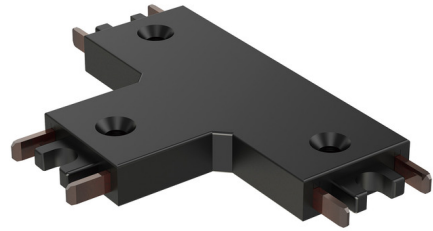

Lightology

lightology.com
866-954-4489
05-25-26

Project: _____

Company: _____

Location: _____ Fixture Type: _____

SPEC #: **ET21268319**

Approved On: _____ Approved By: _____

Continuum Track 3-Way Connector By Et2

Description

The Continuum Track 3-Way Connector is for use with the Et2 Continuum track. Connect three pieces of track together in a T-shape. Note: Driver not included.

Shown in black

Specifications

COLOR	N/A
BODY FINISH	Black
WATTAGE	N/A
DIMMER	N/A
DIMENSIONS	1"W x 0.25"H
BULB	N/A