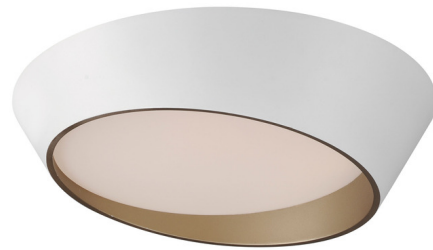

Lightology

lightology.com
866-954-4489
04-27-26

Project: _____

Company: _____

Location: _____ Fixture Type: _____

SPEC #: **ET21268328**

Approved On: _____ Approved By: _____

Slant Ceiling Light By Et2

Description

A distinctive slant defines the Slant Ceiling Light. Finished in an exterior sandy Matte White finish with an interior in Gold, the flush mounts add unique flair to your ceiling. The smallest model is wet location rated and can be used on wall as well.

Shown in white / gold / white

Specifications

COLOR White
BODY FINISH White / Gold
WATTAGE 42W
DIMMER Low Voltage Electronic
DIMENSIONS 19.75"W x 4.75"H
INTEGRATED LED MODULE 1 x LED/42W/120V LED

Technical Information

LAMP LIFE 30000 hours
COLOR RENDERING 90 CRI
LAMP COLOR 3000K
LUMENS/WATT 31.43
LUMINOUS FLUX 1320 lumens

CLICK TO VIEW PRODUCT

Notes: