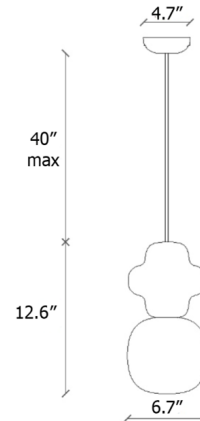

Lightology

lightology.com
866-954-4489
07-01-26

Project: _____

Company: _____

Location: _____ Fixture Type: _____

SPEC #: **FER1268354**

Approved On: _____ Approved By: _____

Deco Copacabana Pendant By Ferroluce

Description

The geometric silhouette of the Copacabana Pendant was inspired by the playful mosaic promenades by Brazilian landscape architect Bruno Marx. The rounded opal glass globe is perfect for providing diffused light, and it is topped by a decorative ceramic cap with a gently curving shape.

Shown in yellow / opal

Specifications

COLOR	Opal
BODY FINISH	Yellow
WATTAGE	5W
DIMMER	Standard 120V
DIMENSIONS	6.693"W x 12.598"H
BULB NOT INCLUDED	1 x B10/Candelabra (E12)/5W/120V LED

CLICK TO VIEW PRODUCT