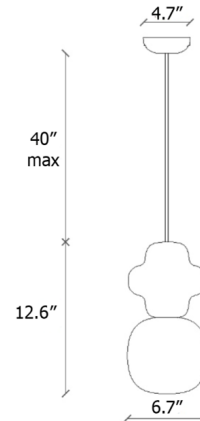

Lightology

lightology.com
866-954-4489
07-01-26

Project: _____
Company: _____
Location: _____ Fixture Type: _____
SPEC #: **FER1268354**
Approved On: _____ Approved By: _____

Deco Copacabana Pendant By Ferroluce

Description

The geometric silhouette of the Copacabana Pendant was inspired by the playful mosaic promenades by Brazilian landscape architect Bruno Marx. The rounded opal glass globe is perfect for providing diffused light, and it is topped by a decorative ceramic cap with a gently curving shape.

Shown in yellow / opal

Specifications

COLOR	Opal
BODY FINISH	Yellow
WATTAGE	5W
DIMMER	Standard 120V
DIMENSIONS	6.693"W x 12.598"H
BULB NOT INCLUDED	1 x B10/Candelabra (E12)/5W/120V LED

CLICK TO VIEW PRODUCT