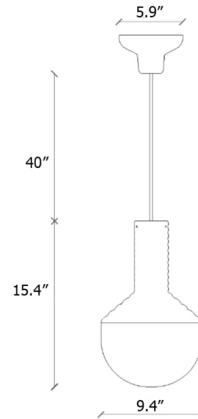

Lightology

lightology.com
866-954-4489
04-24-26

Project: _____

Company: _____

Location: _____ Fixture Type: _____

SPEC #: **FER1268363**

Approved On: _____ Approved By: _____

Deco Selaron Pendant By Ferroluce

Shown in poke orange / opal

Specifications

COLOR	Opal
BODY FINISH	Poke Orange
WATTAGE	9W
DIMMER	Standard 120V
DIMENSIONS	9.449"W x 15.354"H
BULB NOT INCLUDED	1 x A19/Medium (E26)/9W/120V LED

CLICK TO VIEW PRODUCT