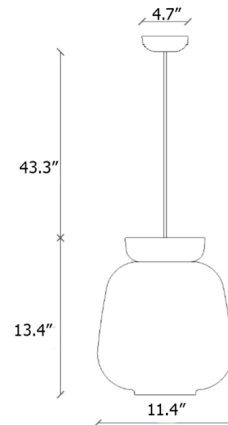

### Specifications

COLOR	N/A
BODY FINISH	Yellow / Sage Green
WATTAGE	9W
DIMMER	Standard 120V
DIMENSIONS	11.4"W x 13.4"H
BULB NOT INCLUDED	1 x A19/Medium (E26)/9W/120V LED

CLICK TO VIEW PRODUCT

Notes: