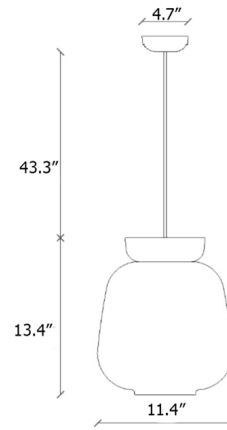

### Specifications

COLOR	N/A
BODY FINISH	Yellow / Sage Green
WATTAGE	9W
DIMMER	Standard 120V
DIMENSIONS	11.4"W x 13.4"H
BULB NOT INCLUDED	1 x A19/Medium (E26)/9W/120V LED

CLICK TO VIEW PRODUCT

Notes: