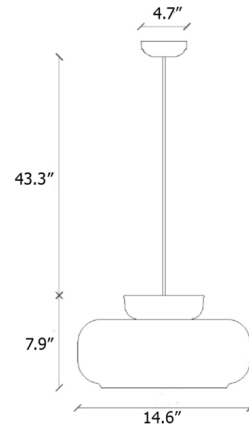

Shown in sage green / yellow