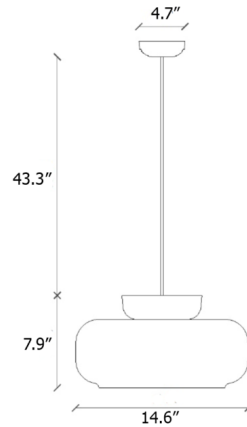

Description

The Maracana Pendant features a circular shape reminiscent of Rio de Janeiro's Maracana Stadium, from which it takes its name. The pendant's soft curves will introduce a harmonious accent in any space.

Specifications

COLOR N/A
BODY FINISH Poke Orange / Milk White
WATTAGE 9W
DIMMER Standard 120V
DIMENSIONS 14.6"W x 7.9"H
BULB NOT INCLUDED 1 x A19/Medium (E26)/9W/120V LED

Notes:

Shown in poke orange / milk white