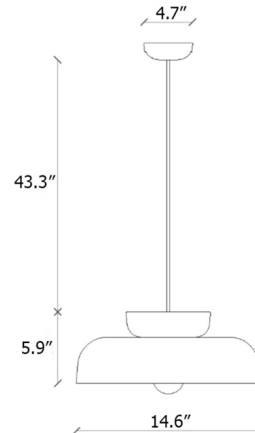

Lightology

lightology.com
866-954-4489
04-20-26

Project: _____

Company: _____

Location: _____ Fixture Type: _____

SPEC #: **FER1268378**

Approved On: _____ Approved By: _____

Deco Maracana Dome Pendant By Ferroluce

Description

The Maracana Dome Pendant features a circular shape reminiscent of Rio de Janeiro's Maracana Stadium, from which it takes its name. The pendant's soft curves will introduce a harmonious accent in any space.

Shown in yellow / yellow / light blue

Specifications

COLOR Yellow / Light Blue
BODY FINISH Yellow
WATTAGE 9W
DIMMER Standard 120V
DIMENSIONS 14.6\"W x 5.9\"H
BULB NOT INCLUDED 1 x A19/Medium (E26)/9W/120V LED