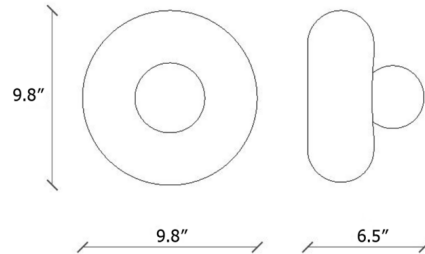

Specifications

| | |
|--------------------|----------------------------------|
| COLOR | N/A |
| BODY FINISH | Petroleum Green |
| WATTAGE | 7W |
| DIMMER | Standard 120V |
| DIMENSIONS | 9.843"W x 9.843"H x 6.49"D |
| BULB NOT INCLUDED | 1 x G25/Medium (E26)/7W/120V LED |
| OTHER BULB OPTIONS | 1 x G40/Medium (E26)/120V LED |