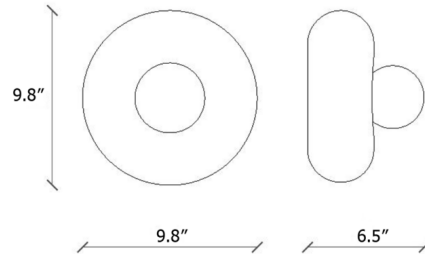

Specifications

COLOR	N/A
BODY FINISH	Petroleum Green
WATTAGE	7W
DIMMER	Standard 120V
DIMENSIONS	9.843"W x 9.843"H x 6.49"D
BULB NOT INCLUDED	1 x G25/Medium (E26)/7W/120V LED
OTHER BULB OPTIONS	1 x G40/Medium (E26)/120V LED