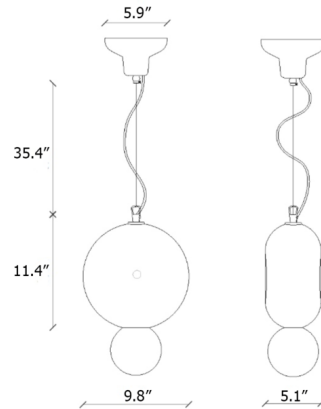

Lightology

lightology.com
866-954-4489
06-30-26

Project: _____

Company: _____

Location: _____ Fixture Type: _____

SPEC #: **FER1268387**

Approved On: _____ Approved By: _____

Deco Bumbum Pendant By Ferroluce

Description

The Bumbum Pendant features a donut-shaped ceramic frame. The pendant's glossy ceramic finish and sinuously curved forms create a playful expression perfect for adding a vibrant touch to any space.

Shown in turquoise

Specifications

COLOR	N/A
BODY FINISH	Turquoise
WATTAGE	7W
DIMMER	Standard 120V
DIMENSIONS	9.8"W x 11.4"H x 5.1"D
BULB NOT INCLUDED	1 x G25/Medium (E26)/7W/120V LED

CLICK TO VIEW PRODUCT