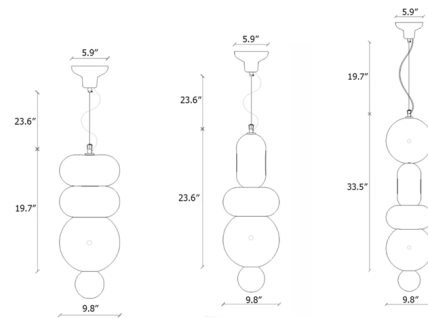

Lightology

lightology.com
866-954-4489
06-26-26

Project: _____

Company: _____

Location: _____ Fixture Type: _____

SPEC #: **FER1268390**

Approved On: _____ Approved By: _____

Deco Bumbum Tall Pendant By Ferroluce

Description

The Bumbum Tall Pendant features a grouping of donut-shaped ceramic segments stacked on top of each other. The pendant's glossy ceramic finish and sinuously curved forms create a playful expression perfect for adding a vibrant touch to any space.

Shown in poke orange / yellow

Specifications

COLOR	N/A
BODY FINISH	Poke Orange / Yellow
WATTAGE	7W
DIMMER	Standard 120V
DIMENSIONS	9.843\"W x 19.685\"H
BULB NOT INCLUDED	1 x G25/Medium (E26)/7W/120V LED