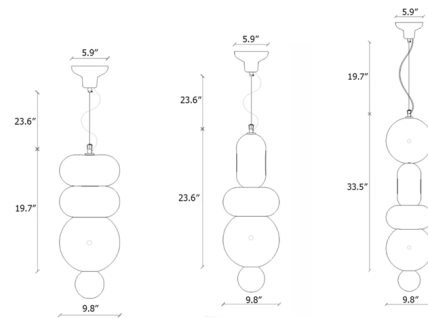

Lightology

lightology.com
866-954-4489
04-23-26

Project: _____

Company: _____

Location: _____ Fixture Type: _____

SPEC #: **FER1268390**

Approved On: _____ Approved By: _____

Deco Bumbum Tall Pendant By Ferroluce

Description

The Bumbum Tall Pendant features a grouping of donut-shaped ceramic segments stacked on top of each other. The pendant's glossy ceramic finish and sinuously curved forms create a playful expression perfect for adding a vibrant touch to any space.

Shown in poke orange / yellow

Specifications

COLOR	N/A
BODY FINISH	Poke Orange / Yellow
WATTAGE	7W
DIMMER	Standard 120V
DIMENSIONS	9.843\"W x 19.685\"H
BULB NOT INCLUDED	1 x G25/Medium (E26)/7W/120V LED