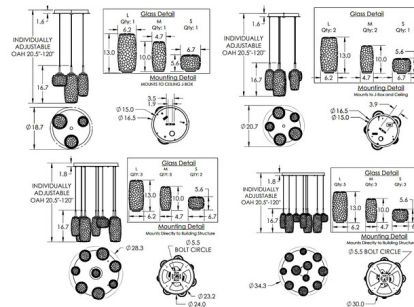

Description

The Vessel Round Multi Light Pendant brings a clean fusion of a geometric form and organic design to your interior space. Three sizes of decorative glass diffusers cast a captivating play of light shadows across your room. Cables are adjustable during installation to create your own unique look. Note: Due to the weight of the 8 light and 11 light fixtures, additional ceiling support is required.

Shown in gilded brass / vessel amber

Specifications

COLOR	Vessel Amber
BODY FINISH	Gilded Brass
WATTAGE	16W
DIMMER	Low Voltage Electronic
DIMENSIONS	18.7"W x 16.7"H
INTEGRATED LED MODULE	3 x LED/5.33W/120V LED

Technical Information

PRODUCT DIMENSIONS	Min/Max Adjustable Overall Height: 20.5" - 120"
COLOR RENDERING	93 CRI
LAMP COLOR	3000K
LUMENS/WATT	236.59
LUMINOUS FLUX	1261 lumens

CLICK TO VIEW PRODUCT

Notes: