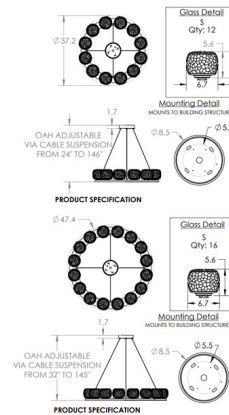

### Description

The Vessel Ring Chandelier brings a clean fusion of a geometric form and organic design to your interior space. The smooth frame holds decorative glass diffusers and casts a captivating play of light shadows across your room. Note: Due to the weight of this fixture, additional ceiling support is required.

### Specifications

COLOR	Vessel Amber
BODY FINISH	Novel Brass
WATTAGE	42.1W
DIMMER	Low Voltage Electronic
DIMENSIONS	37.2"W x 5.6"H
INTEGRATED LED MODULE	16 x LED/2.63W/120V LED

### Technical Information

PRODUCT DIMENSIONS	Min/Max Adjustable Overall Height: 24" - 146"
COLOR RENDERING	93 CRI
LAMP COLOR	3000K
LUMENS/WATT	1,371.86
LUMINOUS FLUX	3608 lumens

CLICK TO VIEW PRODUCT

Notes: