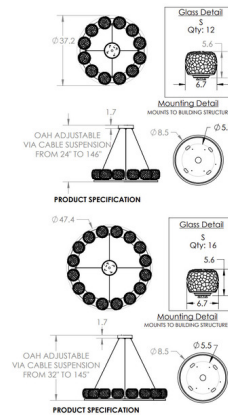

Description

The Vessel Ring Chandelier brings a clean fusion of a geometric form and organic design to your interior space. The smooth frame holds decorative glass diffusers and casts a captivating play of light shadows across your room. Note: Due to the weight of this fixture, additional ceiling support is required.

Shown in novel brass / vessel amber

Specifications

COLOR	Vessel Amber
BODY FINISH	Novel Brass
WATTAGE	42.1W
DIMMER	Low Voltage Electronic
DIMENSIONS	37.2"W x 5.6"H
INTEGRATED LED MODULE	16 x LED/2.63W/120V LED

Technical Information

PRODUCT DIMENSIONS	Min/Max Adjustable Overall Height: 24" - 146"
COLOR RENDERING	93 CRI
LAMP COLOR	3000K
LUMENS/WATT	1,371.86
LUMINOUS FLUX	3608 lumens

CLICK TO VIEW PRODUCT

Notes: