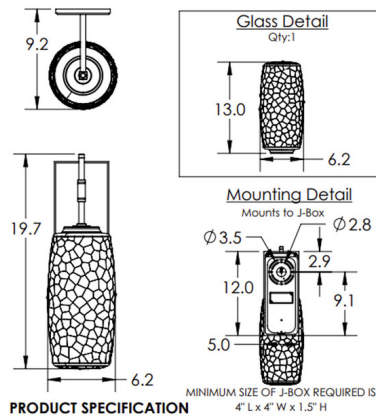

CLICK TO VIEW PRODUCT

Notes: