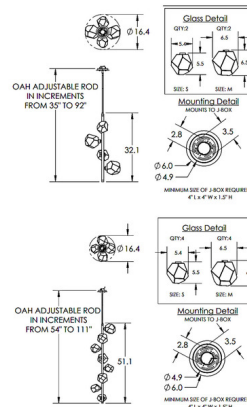

Shown in flat bronze / amber

CLICK TO VIEW PRODUCT

Notes: