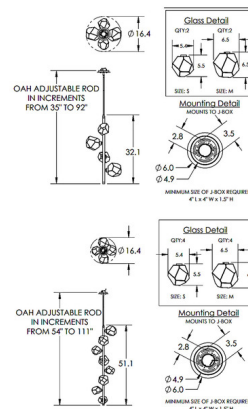

Shown in flat bronze / amber

CLICK TO VIEW PRODUCT

Notes: