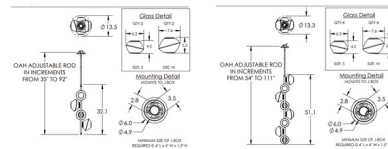

Shown in gilded brass / mesa clear

Specifications

COLOR Mesa Clear
 BODY FINISH Gilded Brass
 WATTAGE 21W
 DIMMER Low Voltage Electronic
 DIMENSIONS 13.5"W x 51.1"H
 INTEGRATED LED MODULE 8 x LED/2.63W/120V LED

Technical Information

PRODUCT DIMENSIONS Max Adjustable Overall Height: 54" - 111"
 COLOR RENDERING 93 CRI
 LAMP COLOR 3000K
 LUMENS/WATT 709.51
 LUMINOUS FLUX 1866 lumens

CLICK TO VIEW PRODUCT

Notes: