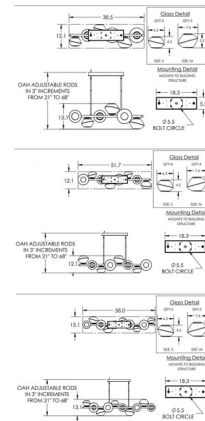

Lightology

lightology.com
866-954-4489
05-21-26

Project: _____
 Company: _____
 Location: _____ Fixture Type: _____
 SPEC #: **HMR1269595**
 Approved On: _____ Approved By: _____

Mesa Twisted Branch Chandelier By Hammerton Studio

Description

The Mesa Twisted Branch Chandelier is inspired by the rugged beauty of Southwestern landscapes. The smooth frame holds handcrafted artisan blown crystal glass that casts warm shadows across your room. Note: Rod is adjustable in 3 inch increments.

Shown in gilded brass / mesa amber

Specifications

COLOR	Mesa Amber
BODY FINISH	Gilded Brass
WATTAGE	21W
DIMMER	Low Voltage Electronic
DIMENSIONS	57.1"L x 12.1"W x 12.1"H
INTEGRATED LED MODULE	8 x LED/2.63W/120V LED

Technical Information

PRODUCT DIMENSIONS	Max Adjustable Overall Height: 21" - 68"
COLOR RENDERING	93 CRI
LAMP COLOR	3000K
LUMENS/WATT	709.51
LUMINOUS FLUX	1866 lumens

CLICK TO VIEW PRODUCT

Notes: