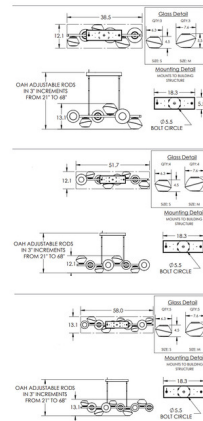

Shown in gilded brass / mesa amber