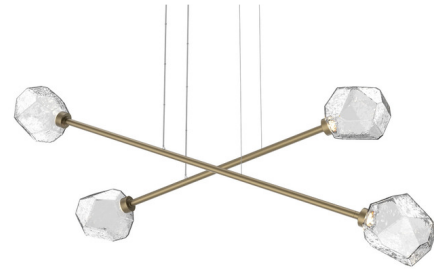

Lightology

lightology.com
866-954-4489
04-22-26

Project: _____
 Company: _____
 Location: _____ Fixture Type: _____
 SPEC #: **HMR1270106**
 Approved On: _____ Approved By: _____

Gem Moda Linear Chandelier By Hammerton Studio

Description

The Gem Moda Linear Chandelier is jewelry for your home. Features gems of LED lit hand blown glass that are meticulously crafted by Hammerton artisans. The fixture gives a nod to an organic aesthetic that exudes casual sophistication. Each shade takes the place of a traditional bulb and unfolds with striking illumination. The finished look is relaxed, soft and unique. Each glass shade is a one of a kind artisan creation. Cables are adjustable during installation to create your own unique look.

Shown in gilded brass / clear

Specifications

COLOR Clear
 BODY FINISH Gilded Brass
 WATTAGE 21W
 DIMMER Low Voltage Electronic
 DIMENSIONS 49.2" L x 10.7" W x 21" H
 INTEGRATED LED MODULE 4 x LED/5.25W/120V LED

Technical Information

PRODUCT DIMENSIONS Max Adjustable Overall Height: 144"
 COLOR RENDERING 93 CRI
 LAMP COLOR 2700K
 LUMENS/WATT 320.19
 LUMINOUS FLUX 1681 lumens

CLICK TO VIEW PRODUCT

Notes: