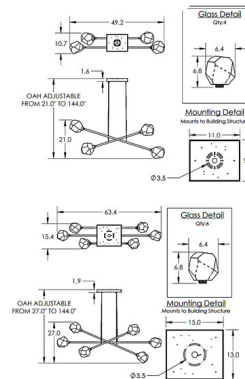

Shown in gilded brass / clear

Specifications

COLOR Clear
 BODY FINISH Gilded Brass
 WATTAGE 21W
 DIMMER Low Voltage Electronic
 DIMENSIONS 49.2" L x 10.7" W x 21" H
 INTEGRATED LED MODULE 4 x LED/5.25W/120V LED

Technical Information

PRODUCT DIMENSIONS Max Adjustable Overall Height: 144"
 COLOR RENDERING 93 CRI
 LAMP COLOR 2700K
 LUMENS/WATT 320.19
 LUMINOUS FLUX 1681 lumens

CLICK TO VIEW PRODUCT

Notes: