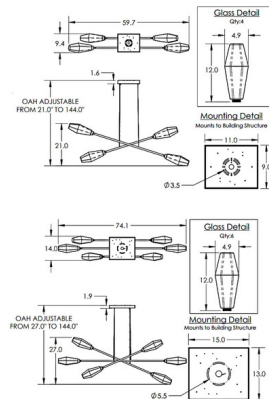

Lightology

lightology.com
866-954-4489
04-25-26

Project: _____
 Company: _____
 Location: _____ Fixture Type: _____
 SPEC #: **HMR1270156**
 Approved On: _____ Approved By: _____

Aalto Moda Linear Chandelier By Hammerton Studio

Description

The Aalto Moda Linear Chandelier features LED-lit hand-blown glass shades that are meticulously crafted by Hammerton artisans. The fixture gives a nod to an organic midcentury modern aesthetic that exudes casual sophistication. Each shade takes the place of a traditional bulb and unfolds with striking illumination. The finished look is relaxed, soft and unique. Cables are adjustable during installation to create your own unique look.

Shown in beige silver / optic ribbed amber

Specifications

COLOR	Optic Ribbed Amber
BODY FINISH	Beige Silver
WATTAGE	21W
DIMMER	Low Voltage Electronic
DIMENSIONS	59.7"L x 9.4"W x 21"H
INTEGRATED LED MODULE	4 x LED/5.25W/120V LED