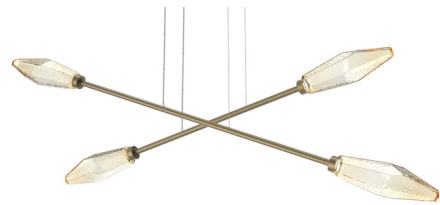

Lightology

lightology.com
866-954-4489
04-25-26

Project: _____
 Company: _____
 Location: _____ Fixture Type: _____
 SPEC #: **HMR1270232**
 Approved On: _____ Approved By: _____

Rock Crystal Moda Linear Chandelier By Hammerton Studio

Description

The Rock Crystal Moda Linear Chandelier offers a balance of traditional and modern design by capturing the raw beauty of natural rock quartz of artisan blown glass and pairing it with an aluminum frame. Place this eye-catching beauty wherever you want added glam. Cables are adjustable during installation to create your own unique look.

Specifications

COLOR Chilled Amber
 BODY FINISH Gilded Brass
 WATTAGE 21W
 DIMMER Low Voltage Electronic
 DIMENSIONS 59.3"L x 8.8"W x 21"H
 INTEGRATED LED MODULE 4 x LED/5.25W/120V LED

Technical Information

PRODUCT DIMENSIONS Max Adjustable Overall Height: 144"
 COLOR RENDERING 93 CRI
 LAMP COLOR 2700K
 LUMENS/WATT 320.19
 LUMINOUS FLUX 1681 lumens

Shown in gilded brass / chilled amber

CLICK TO VIEW PRODUCT