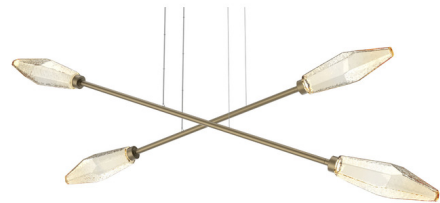

Lightology

lightology.com
866-954-4489
07-06-26

Project: _____
Company: _____
Location: _____ Fixture Type: _____
SPEC #: **HMR1270232**
Approved On: _____ Approved By: _____

Rock Crystal Moda Linear Chandelier By Hammerton Studio

Description

The Rock Crystal Moda Linear Chandelier offers a balance of traditional and modern design by capturing the raw beauty of natural rock quartz of artisan blown glass and pairing it with an aluminum frame. Place this eye-catching beauty wherever you want added glam. Cables are adjustable during installation to create your own unique look.

Specifications

COLOR . . . . . Chilled Amber
BODY FINISH . . . . . Gilded Brass
WATTAGE 21W
DIMMER . . . . . Low Voltage Electronic
DIMENSIONS . . . . . 59.3"L x 8.8"W x 21"H
INTEGRATED LED MODULE . . . . . 4 x LED/5.25W/120V LED

Technical Information

PRODUCT DIMENSIONS . . . . . Max Adjustable Overall Height: 144"
COLOR RENDERING . . . . . 93 CRI
LAMP COLOR 2700K
LUMENS/WATT 320.19
LUMINOUS FLUX . . . . . 1681 lumens