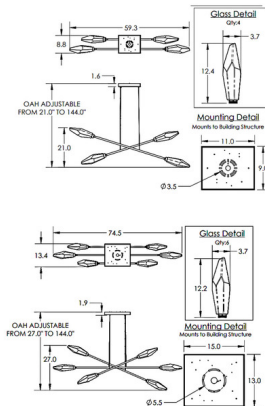

Shown in gilded brass / chilled amber