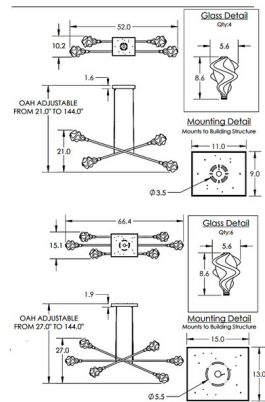

Shown in gilded brass / clear