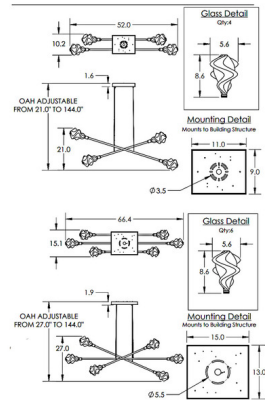

Shown in gilded brass / clear