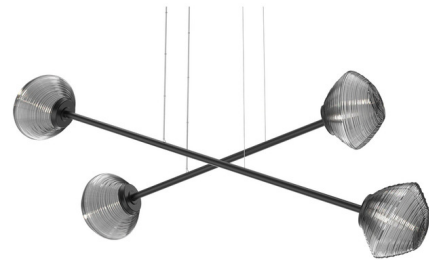

Lightology

lightology.com
866-954-4489
07-06-26

Project: _____
 Company: _____
 Location: _____ Fixture Type: _____
 SPEC #: **HMR1270515**
 Approved On: _____ Approved By: _____

Mesa Moda Linear Chandelier

By Hammerton Studio

Description

The Mesa Moda Linear Chandelier is inspired by the rugged beauty of Southwestern landscapes. The smooth linear stems hold handcrafted artisan blown crystal glass that casts warm shadows across your room. Cables are adjustable during installation to create your own unique look.

Specifications

COLOR	Mesa Smoke
BODY FINISH	Matte Black
WATTAGE	21W
DIMMER	Low Voltage Electronic
DIMENSIONS	46.7"L x 12.4"W x 21"H
INTEGRATED LED MODULE	4 x LED/5.25W/120V LED

Technical Information

PRODUCT DIMENSIONS	Adjustable Cable Lengths: 144"
COLOR RENDERING	93 CRI
LAMP COLOR	2700K
LUMENS/WATT	320.19
LUMINOUS FLUX	1681 lumens

Shown in matte black / mesa smoke

CLICK TO VIEW PRODUCT

Notes: