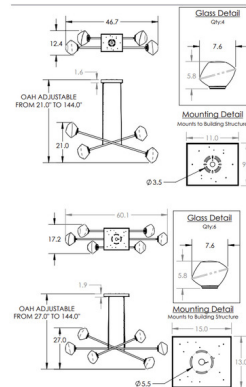

Shown in matte black / mesa smoke