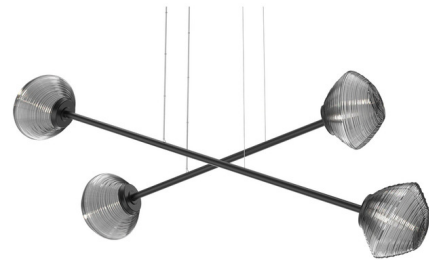

Lightology

lightology.com
866-954-4489
04-25-26

Project: _____
 Company: _____
 Location: _____ Fixture Type: _____
 SPEC #: **HMR1270515**
 Approved On: _____ Approved By: _____

Mesa Moda Linear Chandelier By Hammerton Studio

Description

The Mesa Moda Linear Chandelier is inspired by the rugged beauty of Southwestern landscapes. The smooth linear stems hold handcrafted artisan blown crystal glass that casts warm shadows across your room. Cables are adjustable during installation to create your own unique look.

Specifications

COLOR	Mesa Smoke
BODY FINISH	Matte Black
WATTAGE	21W
DIMMER	Low Voltage Electronic
DIMENSIONS	46.7"L x 12.4"W x 21"H
INTEGRATED LED MODULE	4 x LED/5.25W/120V LED

Technical Information

PRODUCT DIMENSIONS	Adjustable Cable Lengths: 144"
COLOR RENDERING	93 CRI
LAMP COLOR	2700K
LUMENS/WATT	320.19
LUMINOUS FLUX	1681 lumens

Shown in matte black / mesa smoke

CLICK TO VIEW PRODUCT

Notes: