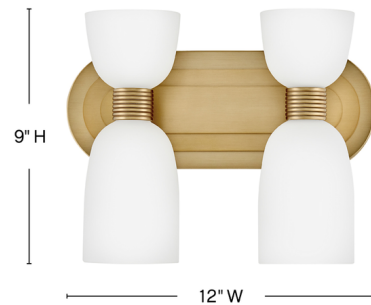

## Tallulah Bathroom Vanity Light By Hinkley Lighting

### Description

Graceful curves and delicate details define the Tallulah Bathroom Vanity Light. The smooth etched opal glass adds a touch of softness to balance the ribbed metal cuffs. The stepped oval backplate has a nuanced retro look that makes this vanity light the perfect addition to any bath decor. Tallulah is part of the Lisa McDennon Collection. Can be mounted up or down.

Shown in lacquered brass / etched opal

### Specifications

COLOR	Etched Opal
BODY FINISH	Lacquered Brass
WATTAGE	20W
DIMMER	Low Voltage Electronic
DIMENSIONS	12\"W x 9\"H x 5.5\"D
BULB INCLUDED	4 x JCD/G9/5W/120V LED
COUNTRY OF ORIGIN	China