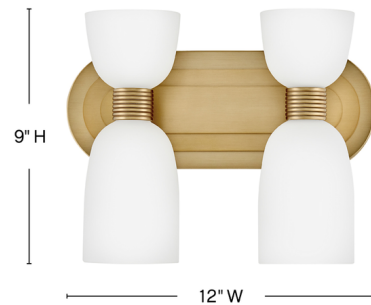

Description

Graceful curves and delicate details define the Tallulah Bathroom Vanity Light. The smooth etched opal glass adds a touch of softness to balance the ribbed metal cuffs. The stepped oval backplate has a nuanced retro look that makes this vanity light the perfect addition to any bath decor. Tallulah is part of the Lisa McDennon Collection. Can be mounted up or down.

Shown in lacquered brass / etched opal

Specifications

COLOR	Etched Opal
BODY FINISH	Lacquered Brass
WATTAGE	20W
DIMMER	Low Voltage Electronic
DIMENSIONS	12"W x 9"H x 5.5"D
BULB INCLUDED	4 x JCD/G9/5W/120V LED
COUNTRY OF ORIGIN	China

Technical Information

LAMP LIFE	25000 hours
COLOR RENDERING	90 CRI
LAMP COLOR	3000K
LUMENS/WATT	360.00
LUMINOUS FLUX	1800 lumens

CLICK TO VIEW PRODUCT

Notes: