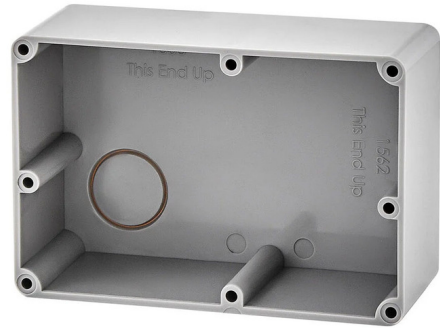

Lightology

lightology.com
866-954-4489
04-25-26

Project: _____

Company: _____

Location: _____ Fixture Type: _____

SPEC #: **HIN1270575**

Approved On: _____ Approved By: _____

Taper Small Accessory Concrete Kit By Hinkley Lighting

Description

Concrete Accessory Kit designed for use with Hinkley Lighting Small Taper Deck Light.

Shown in gray

Specifications

COLOR	N/A
BODY FINISH	Gray
WATTAGE	N/A
DIMMER	N/A
DIMENSIONS	1.75"L x 3"W x 4.5"H x 1.75"D
BULB	N/A
COUNTRY OF ORIGIN	China