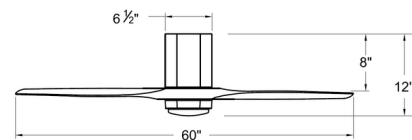

CLICK TO VIEW PRODUCT

Notes: