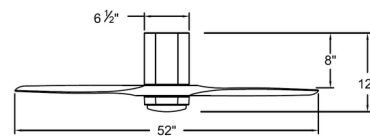

CLICK TO VIEW PRODUCT

Notes: