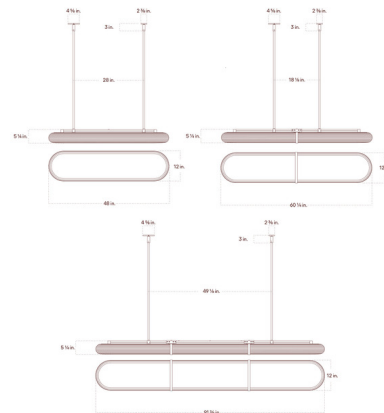

CLICK TO VIEW PRODUCT

Notes: