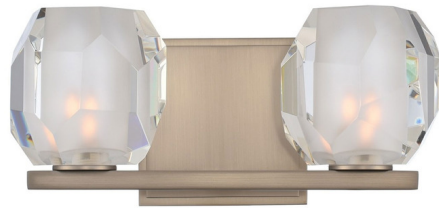

Lightology

lightology.com
866-954-4489
07-08-26

Project: _____

Company: _____

Location: _____ Fixture Type: _____

SPEC #: **KAL1270991**

Approved On: _____ Approved By: _____

Regent Bathroom Vanity Light

By Kalco

Description

With a faceted clear optic glass and a sleek frosted interior, the Regent Bathroom Vanity Light features a Zen design enhanced with a concealed mounting system that shows no visible hardware.

Shown in satin nickel / clear

Specifications

COLOR Clear
BODY FINISH Satin Nickel
WATTAGE 6W
DIMMER Standard 120V
DIMENSIONS 11"W x 5"H x 5"D
BULB INCLUDED 2 x JCD/G9/3W/120V LED
COUNTRY OF ORIGIN China